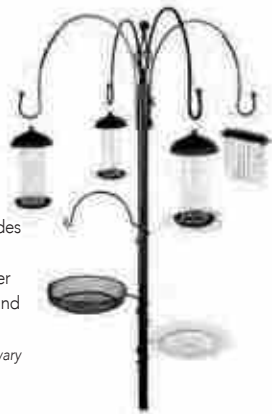

Feeding Stations & accessories

Ernest Charles Complete Supreme Feeding Station

Complete, extra strong feeding station offering everything for your garden birds. With a decorative quad hook for hanging feeders, with a separate, fifth feeder hook. There is also a micro mesh tray which goes all around the pole for birds that prefer table/ground feeding, along with a large ceramic bird bath/drinking water container.

Complete with: Seed feeder • Peanut feeder • Niger seed feeder • Fatball feeder • Stabilising pegs • Screw together poles

Framework with powder coated finish. Dimensions: Height: 1850mm, Pole diameter: 35mm

ECSCFS £78.00

Feeding Station Patio Stand

Anchoring feeding station base with an attractive swirl design.

GFSPS £19.96

Complete Feeding Station

The ultimate feeding station, this heavy-duty 25mm pole comes with 4 decorative hooks and finial and includes 2 seed feeders, peanut feeder, suet feast holder, barley twist fatball hanger and hook, large split-level bird bath and support ring, plus a large 22.5cm dia. micro-mesh feeder tray. Contents may vary from those shown.

GCFK-1 £29.95

Cast-iron Patio Base

Weights 12kg, will accept 22.5, 25 and 29mm poles.

CIPB

£21.95

Simple Wall Brackets

Durable, steel brackets - 2 sizes available

9" WB9-1 £4.25

12" WB12-1 £5.95

Pigeon Spacer™

This extension column separates the feeder from the seed tray beneath, by enough distance that pigeons cannot reach the seed ports. Compatible with Ring-Pull™, The One™, Lifetime and Bird Lovers™ models only!

PGSPACER £9.95

Ground Socket

To securely fit a garden pole into lawn.

GRS £6.95